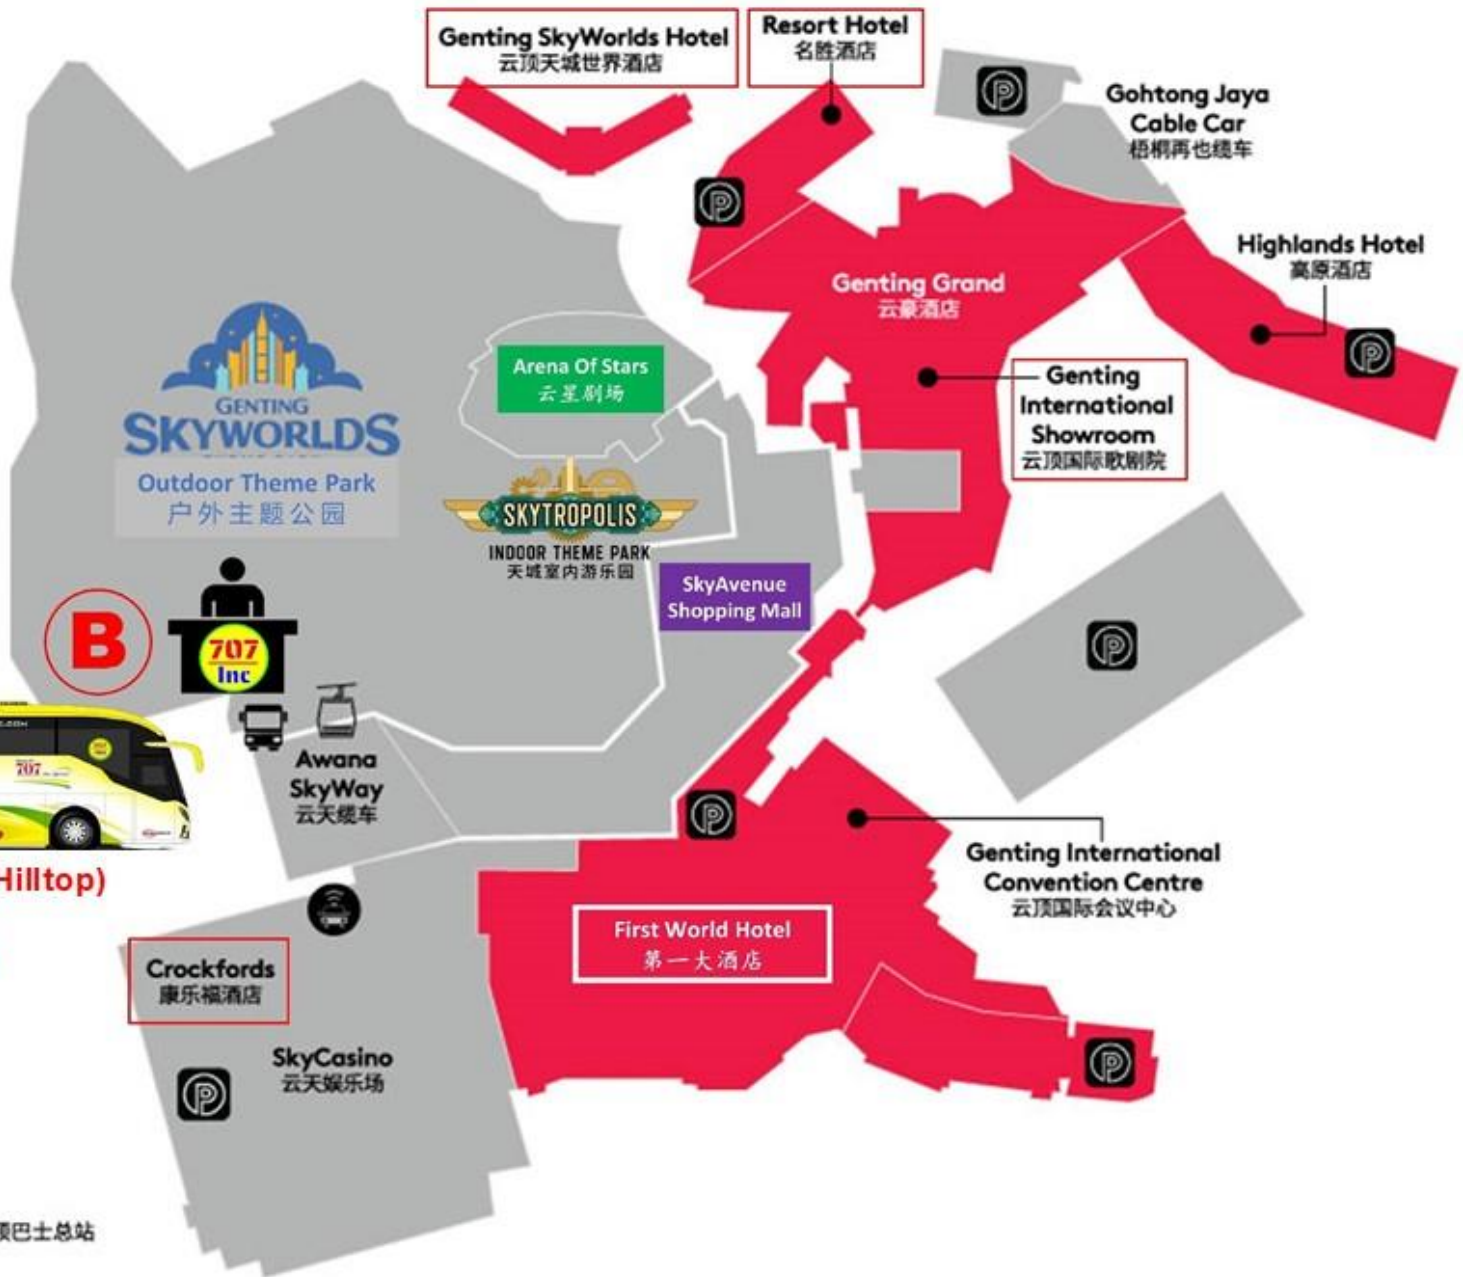

Genting 云顶 707-Inc

Board And Alight Same Location.

Check In At Genting Main Terminal (Hilltop) 707-Inc Counter No. 1 (One) For Bus Number.
Present Your Voucher With Name, Date, Time, and Seat Number To Ground Crew Before Boarding.

LEGEND 图例

Parking 停车场

Hilltop Bus Terminal 山顶巴士总站

Genting Main Terminal (Hilltop) BT3 / Sky Avenue / Crockfords / First World
Are The Same Location 都在同一位置

Whatsapp Messages Only SG +65 8737 7707. Travel Info: www.707-inc.com/info

The provided itinerary and price are for reference purposes only; the final itinerary may be adjusted based on the actual circumstances. Terms and conditions apply. *

Genting 云顶

Place Of Interests

Skytropolis Indoor Theme Park
SkyWorlds outdoor Theme Park
Awana SkyWay
Genting Entertainment Facility
BigTop Video Games Park
Vision City Video Games Park
Sky VR
Genting Snow World
Ripley's Believe It Or Not
Genting Bowl