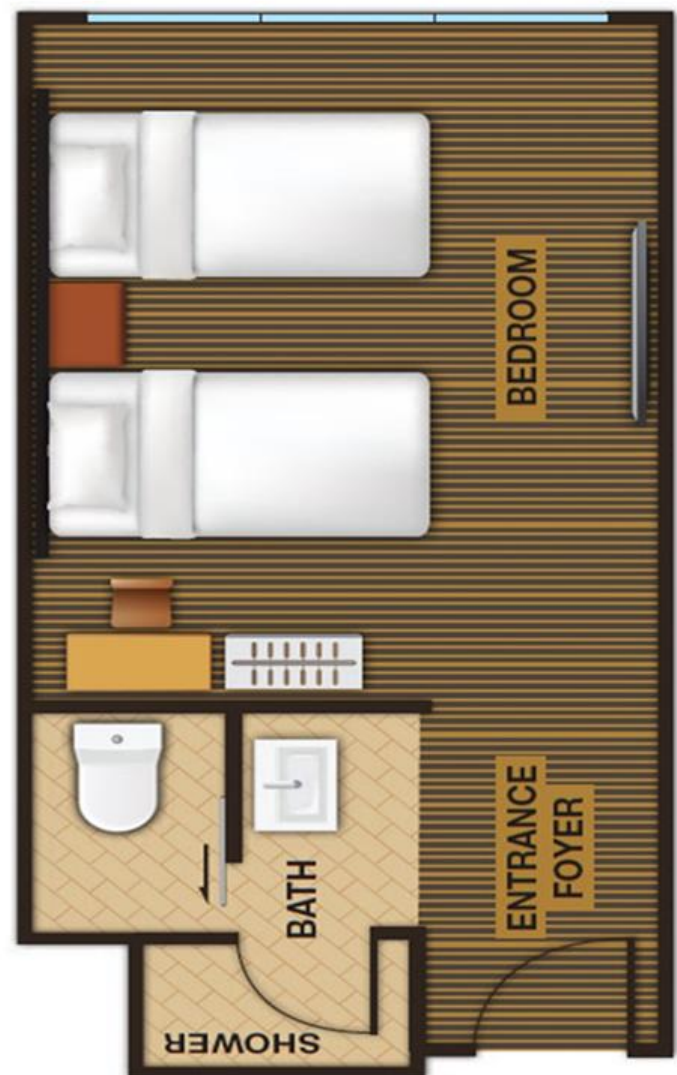

所提供的行程及价格仅供参考，最终行程可能根据实际情况进行调整。受条款及细则约束。*

The provided itinerary and price are for reference purposes only; the final itinerary may be adjusted based on the actual circumstances. Terms and conditions apply. *