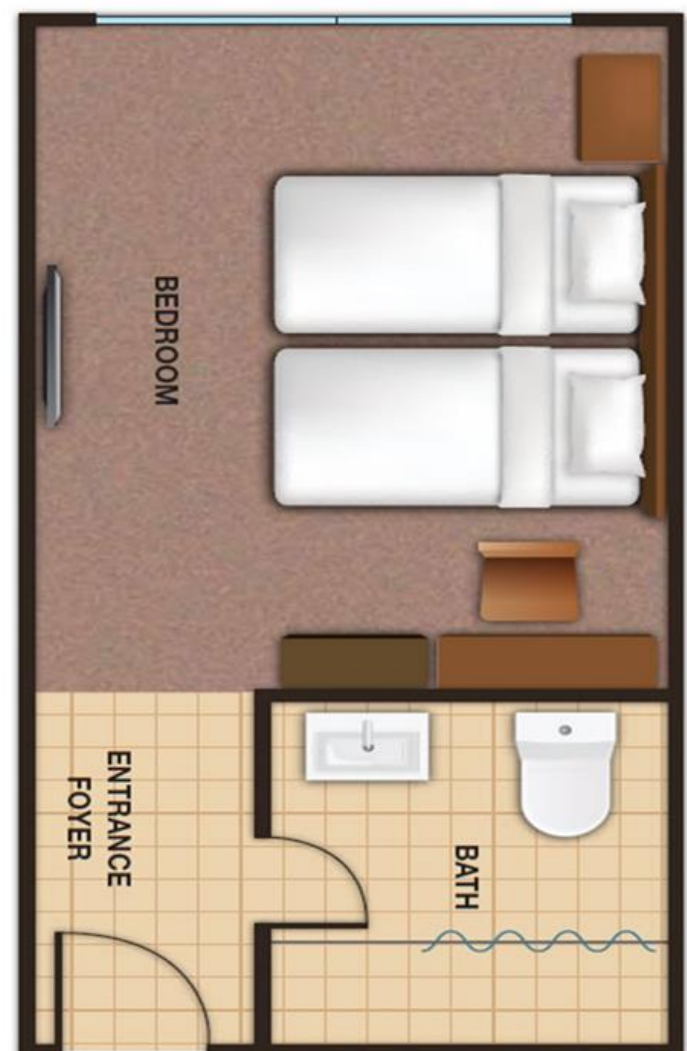

所提供的行程及价格仅供参考，最终行程可能根据实际情况进行调整。受条款及细则约束。*

The provided itinerary and price are for reference purposes only; the final itinerary may be adjusted based on the actual circumstances. Terms and conditions apply. *