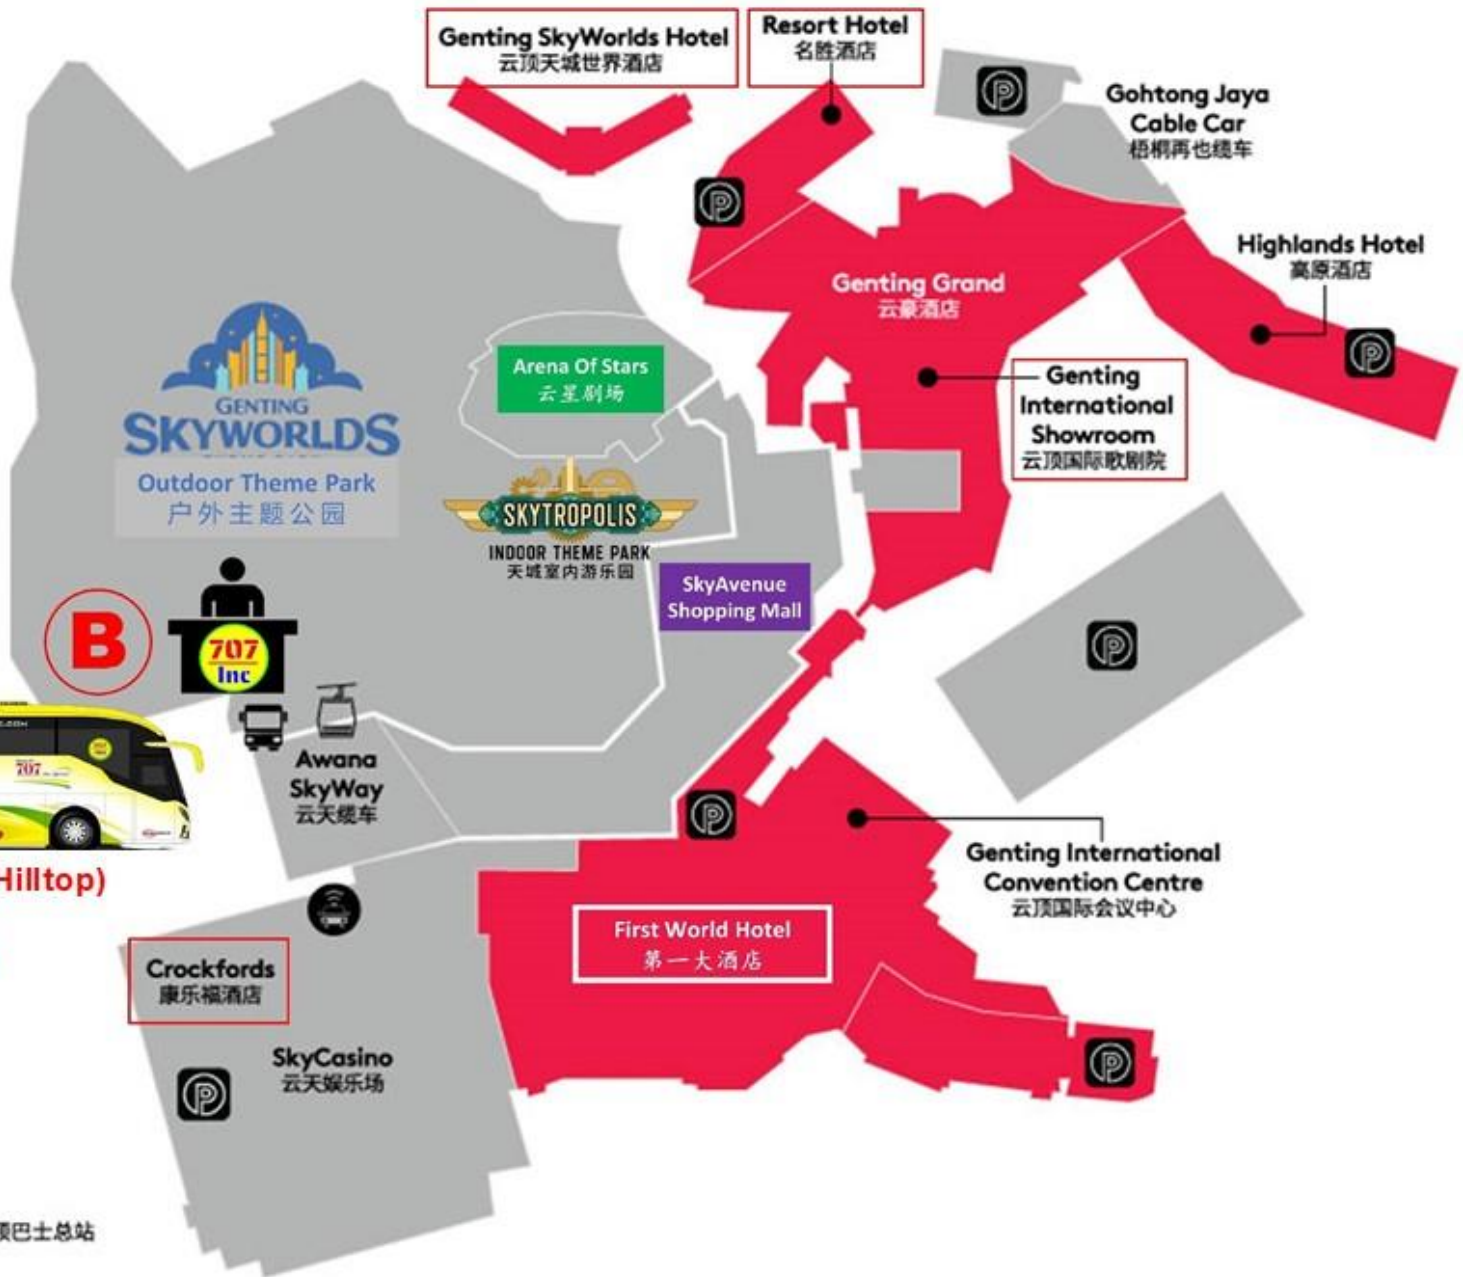

LEGEND 图例

Parking 停车场

Hilltop Bus Terminal 山顶巴士总站

Genting Main Terminal (Hilltop) BT3 / Sky Avenue / Crockfords / First World
Are The Same Location 都在同一位置

Whatsapp Messages Only SG +65 8737 7707. Travel Info: www.707-inc.com/info

The provided itinerary and price are for reference purposes only; the final itinerary may be adjusted based on the actual circumstances. Terms and conditions apply. *

Genting 云顶

Place Of Interests

Skytropolis Indoor Theme Park
SkyWorlds outdoor Theme Park
Awana SkyWay
Genting Entertainment Facility
BigTop Video Games Park
Vision City Video Games Park
Sky VR
Genting Snow World
Ripley's Believe It Or Not
Genting Bowl