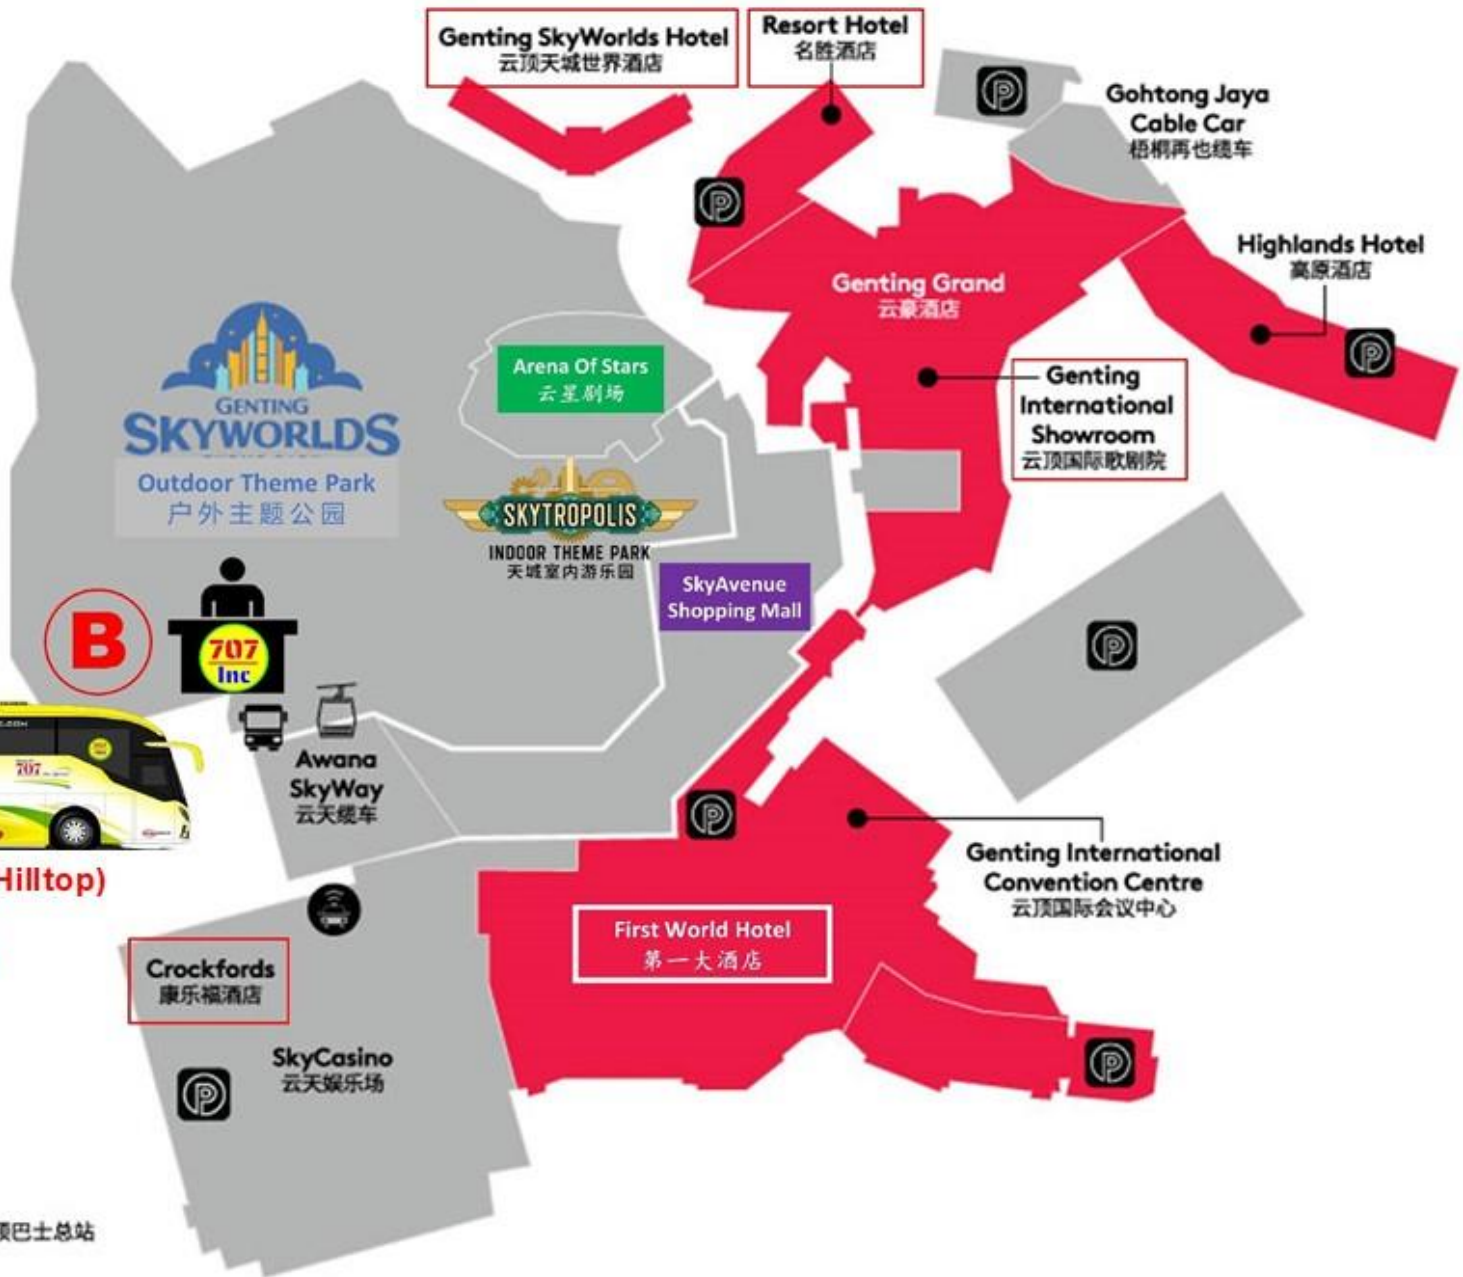

The hotel is located at the doorsteps of the Arena of Stars and SkyAvenue, the resort's most popular lifestyle mall and home to over 100 restaurants and retail stores.

所提供的行程及价格仅供参考，最终行程可能根据实际情况进行调整。受条款及细则约束。*

LEGEND 图例

Parking 停车场

Hilltop Bus Terminal 山顶巴士总站

Genting Main Terminal (Hilltop) BT3 / Sky Avenue / Crockfords / First World
Are The Same Location 都在同一位置

Whatsapp Messages Only SG +65 8737 7707. Travel Info: www.707-inc.com/info