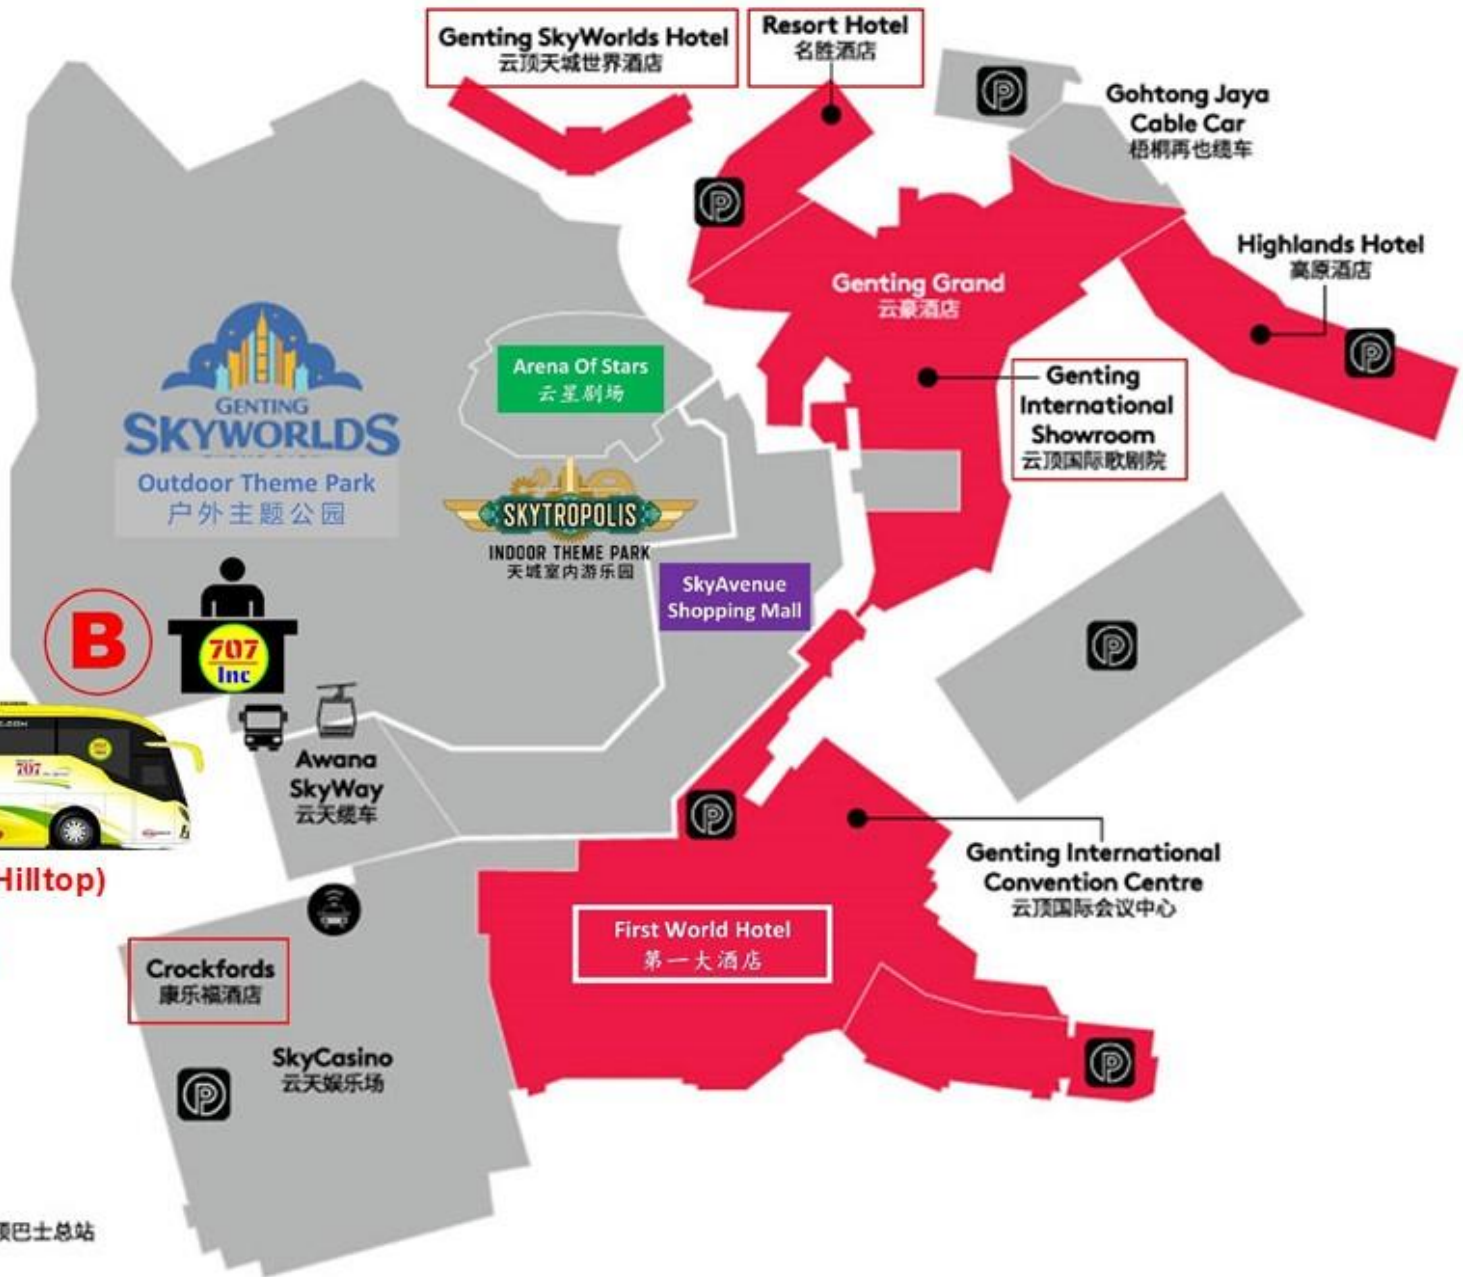

LEGEND 图例

Parking 停车场

Hilltop Bus Terminal 山顶巴士总站

Genting Main Terminal (Hilltop) BT3 / Sky Avenue / Crockfords / First World  
Are The Same Location 都在同一位置

Whatsapp Messages Only SG +65 8737 7707. Travel Info: www.707-inc.com/info