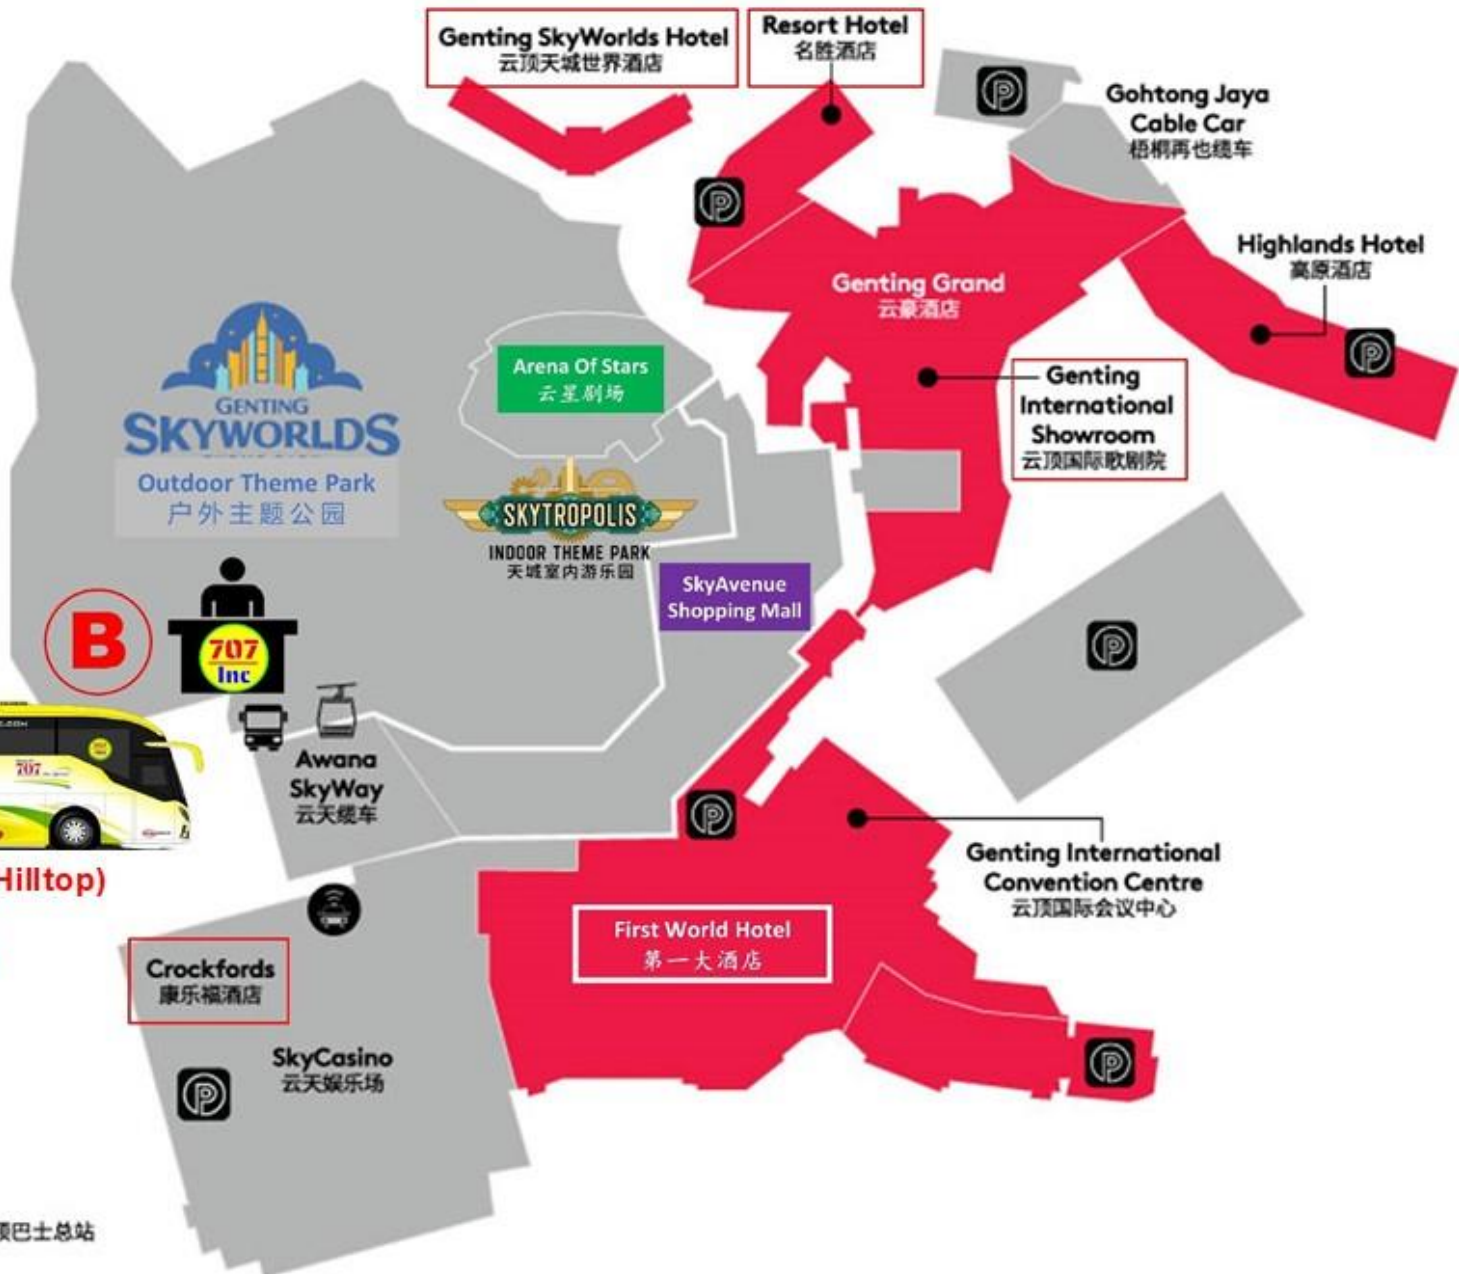

LEGEND 图例

Parking 停车场

Hilltop Bus Terminal 山顶巴士总站

**Genting Main Terminal (Hilltop) BT3 / Sky Avenue / Crockfords / First World**

**Are The Same Location 都在同一位置**

**Whatsapp Messages Only SG +65 8737 7707. Travel Info: [www.707-inc.com/info](http://www.707-inc.com/info)**