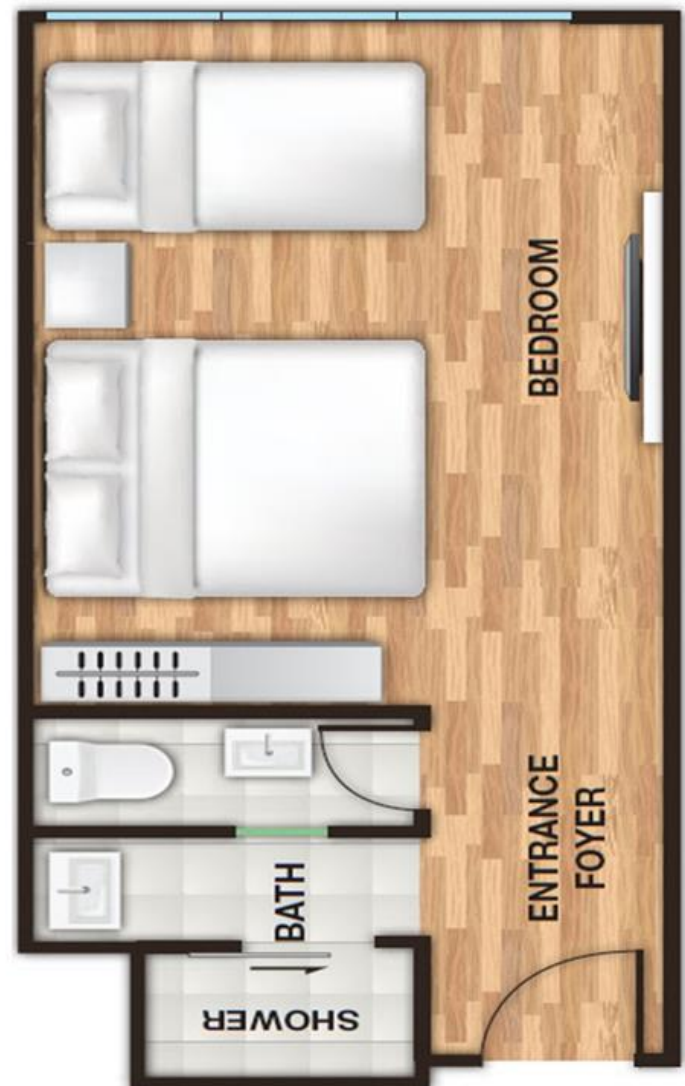

所提供的行程及价格仅供参考，最终行程可能根据实际情况进行调整。受条款及细则约束。*

The provided itinerary and price are for reference purposes only; the final itinerary may be adjusted based on the actual circumstances. Terms and conditions apply. *