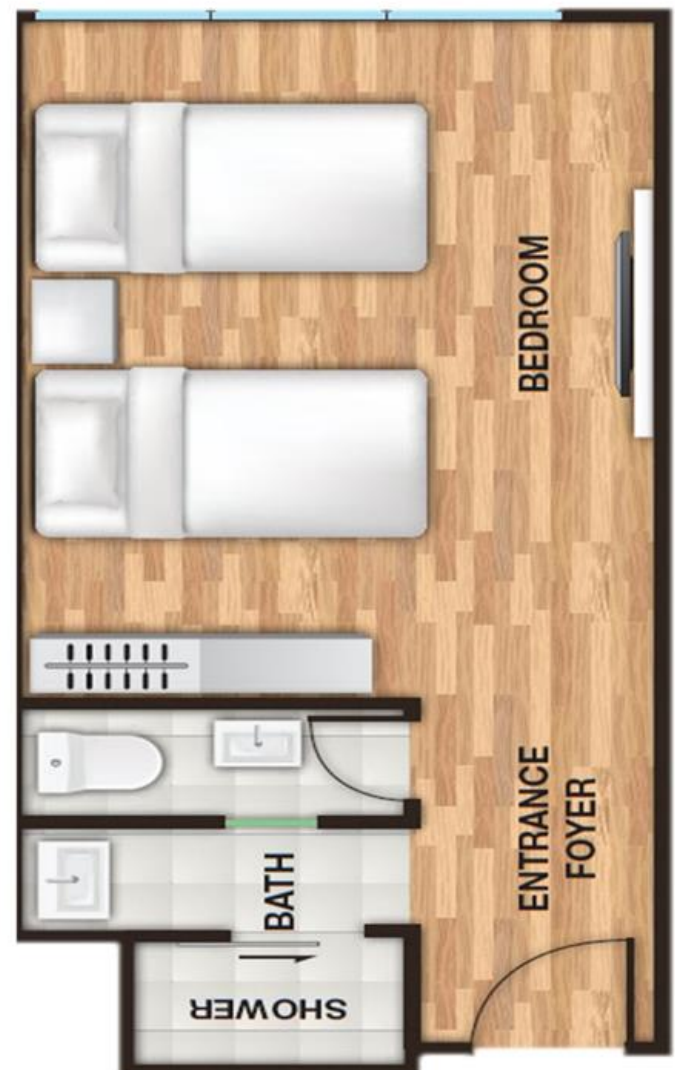

行程仅供参考, 最终行程可能会根据实际情况进行微调。须符合条规

The itinerary is for reference only, the final itinerary may be fine-tuned according to the actual situation. Terms Apply*

First World Hotel Y5 Deluxe Room With Mini Fridge Ideal For Two Adults Only

Features

- **No frills, practical, compact room**
- **Chic and trendy room design**
- **Ideal for two adults only**
- **Located at Tower 3**
- **Average room size: 180 sq. ft**

Amenities

- **In-room safe**
- **Flat screen TV**
- **Telephone**
- **Standing shower**
- **Hair dryer**
- **Tea and coffee-making facilities**
- **Kettle**
- **3-in 1 Liquid Soap and Bar Soap**
- **Mini fridge**
- **Free Wi-Fi**
- **Not provided in room -Toiletry set, mineral water, coffee and tea sachet can be purchased at the vending machine located at the lobby lift landing**