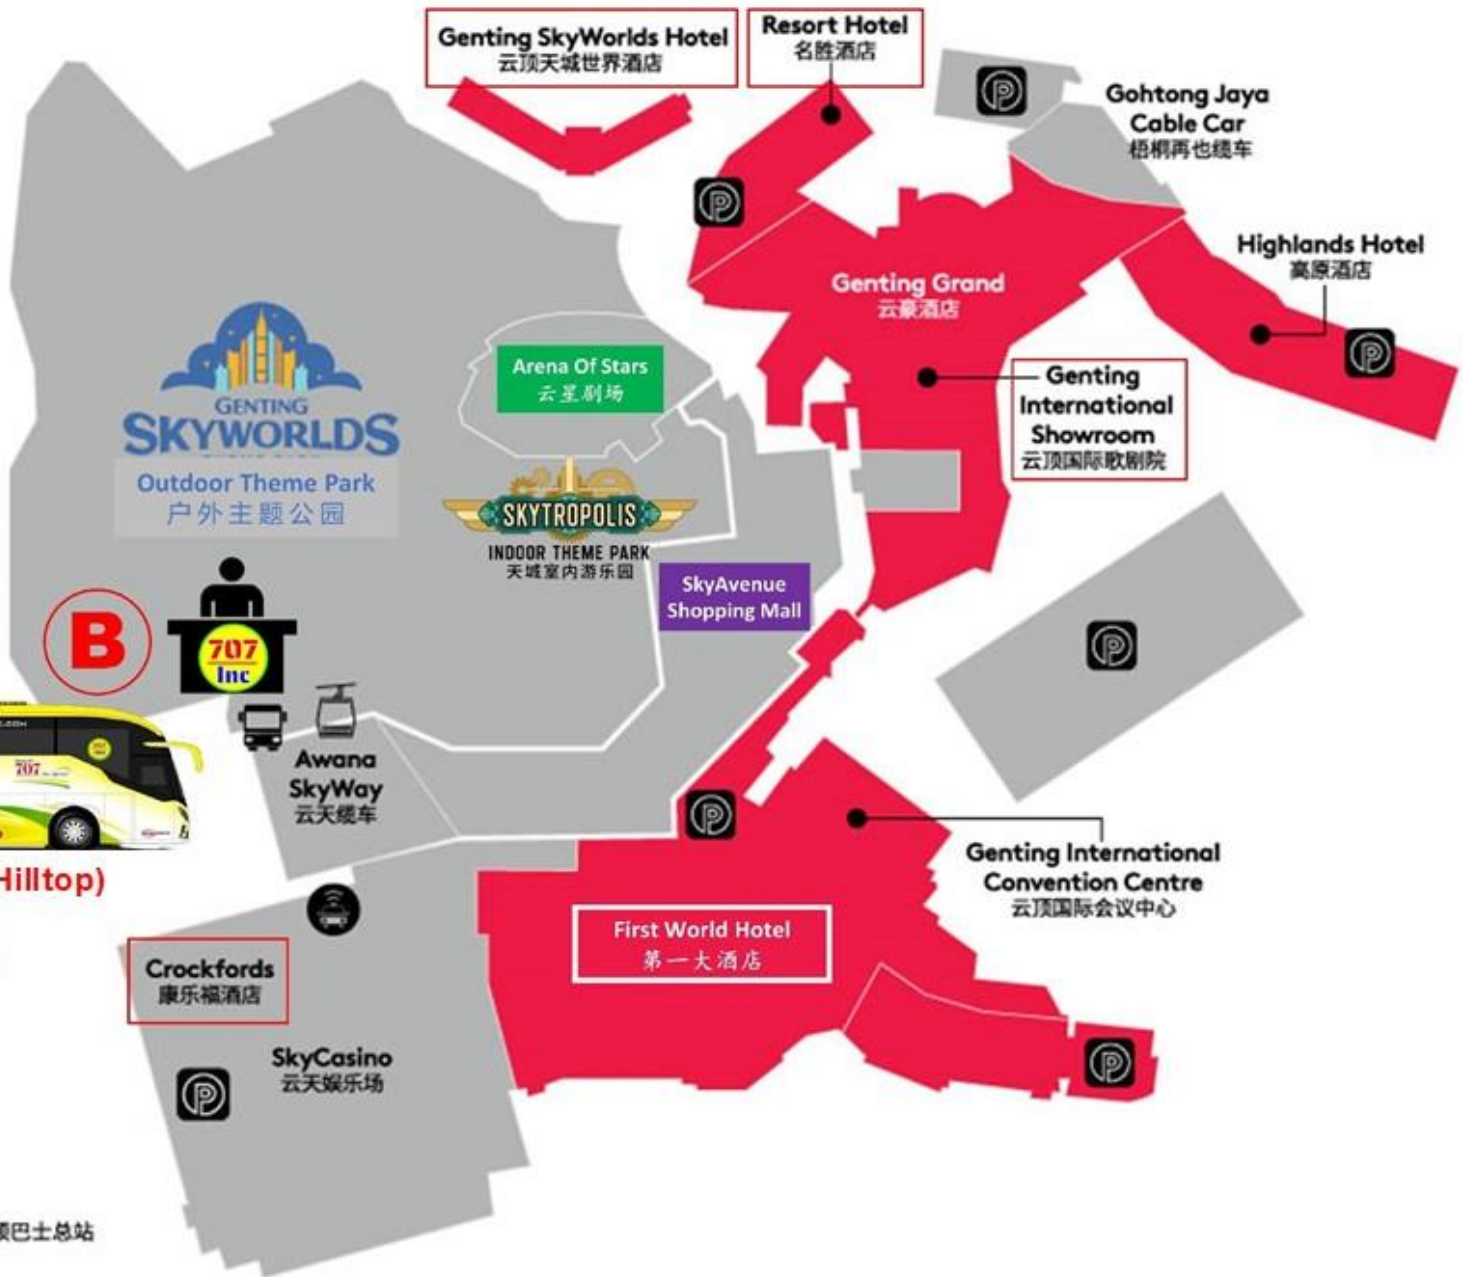

LEGEND 图例

Parking 停车场

Hilltop Bus Terminal 山顶巴士总站

Genting Main Terminal (Hilltop) BT3 / Sky Avenue / Crockfords / First World  
Are The Same Location 都在同一位置

Whatsapp Messages Only SG +65 8737 7707. Travel Info: www.707-inc.com/info