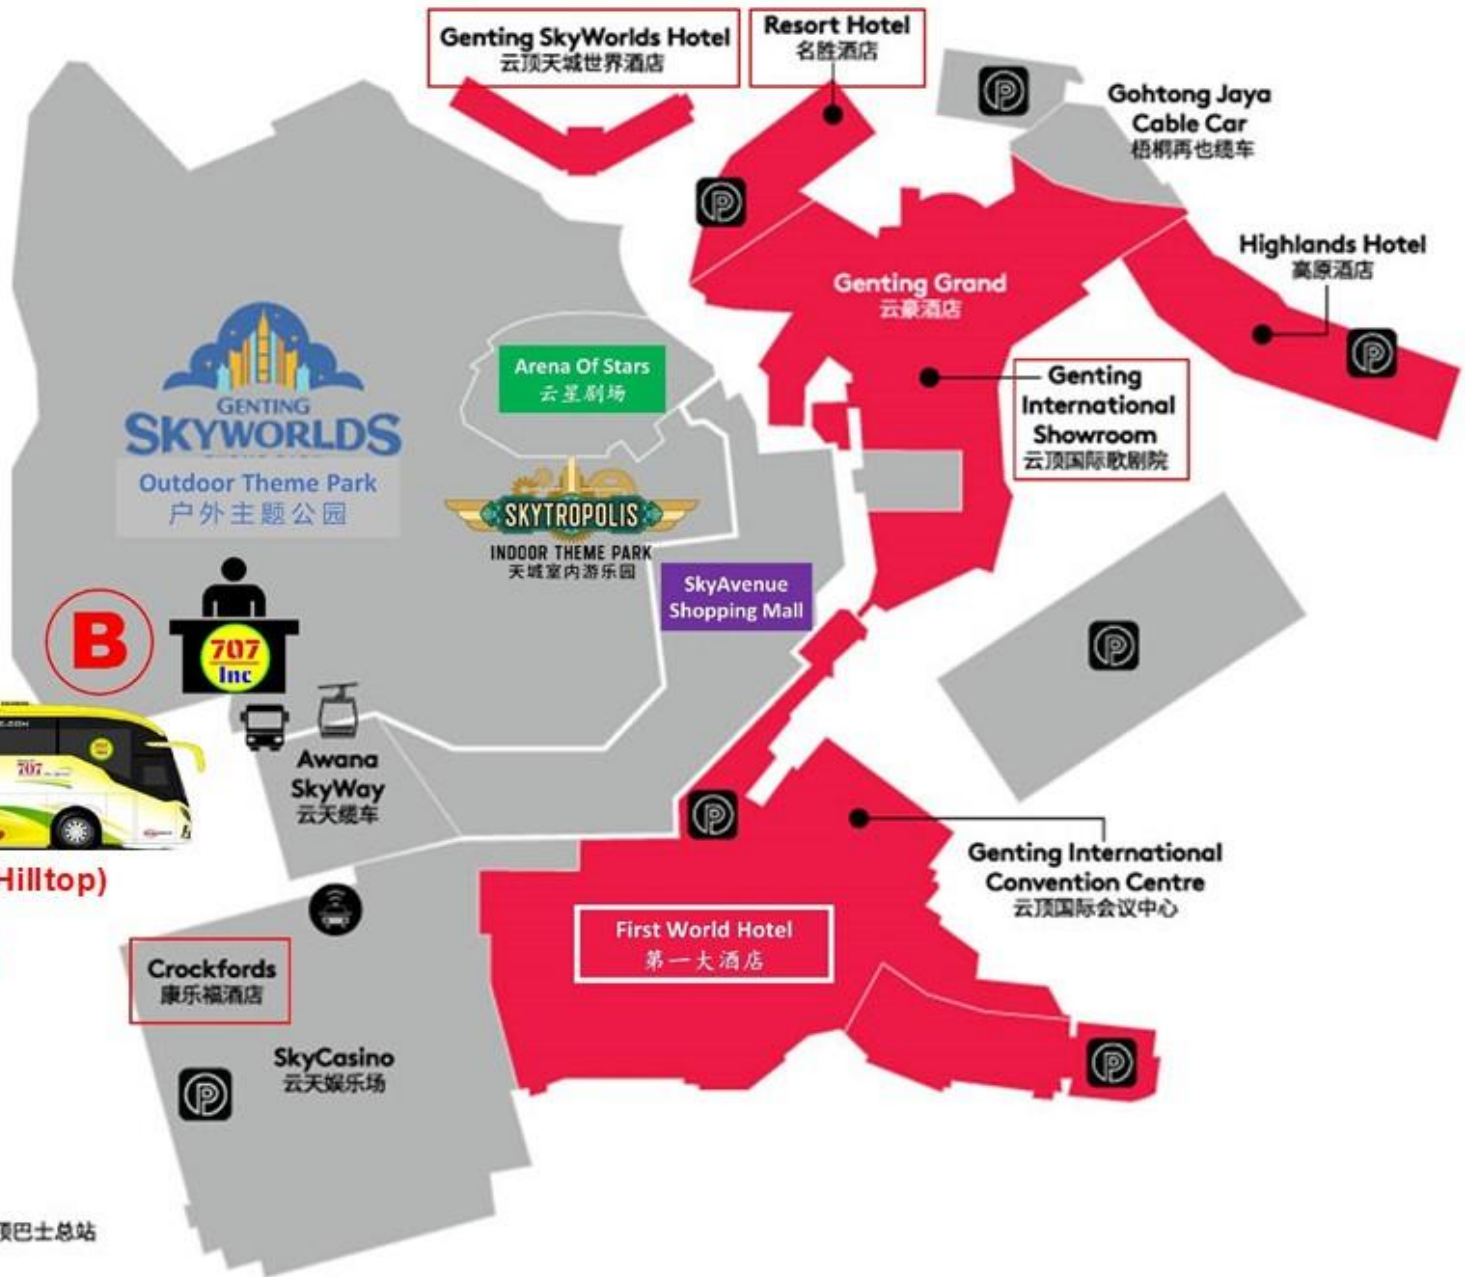

LEGEND 图例

Parking 停车场

Hilltop Bus Terminal 山顶巴士总站

**Genting Main Terminal (Hilltop) BT3 / Sky Avenue / Crockfords / First World**  
**Are The Same Location 都在同一位置**

**Whatsapp Messages Only SG +65 8737 7707. Travel Info: www.707-inc.com/info**