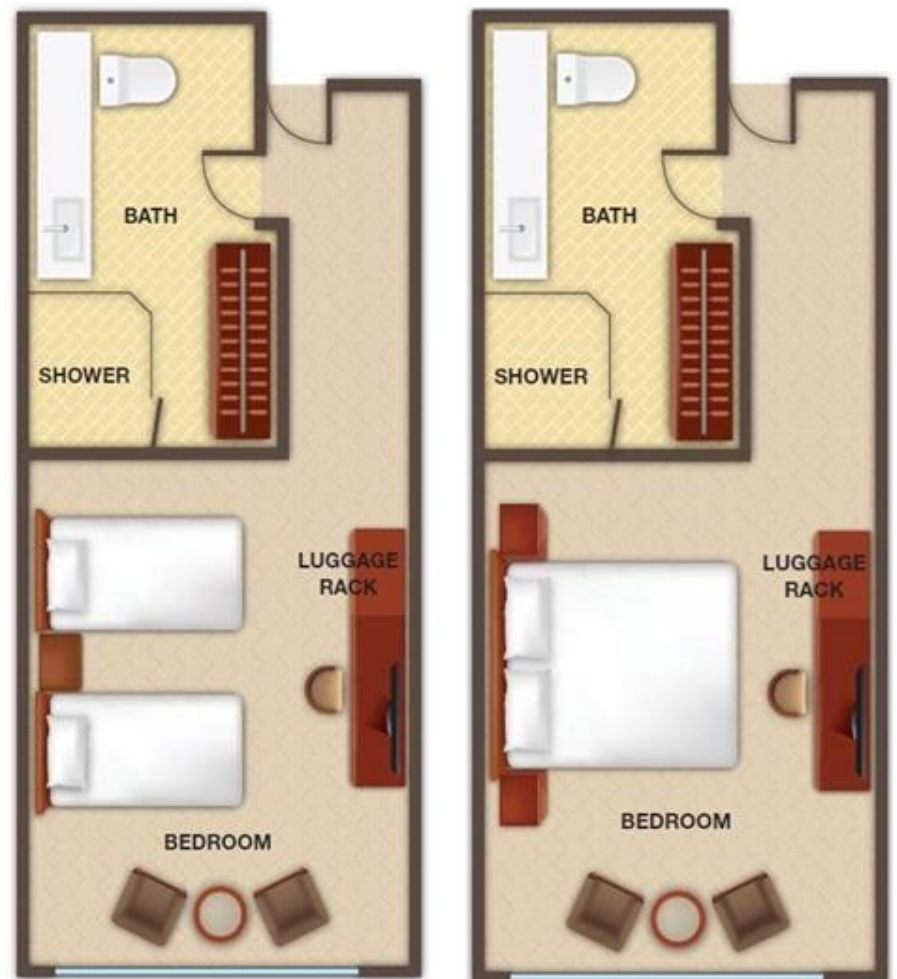

Picture For Illustration Only 图片仅供参考 RVG Website

所提供的行程及价格仅供参考，最终行程可能根据实际情况进行调整。受条款及细则约束。*

The provided itinerary and price are for reference purposes only; the final itinerary may be adjusted based on the actual circumstances. Terms and conditions apply. *