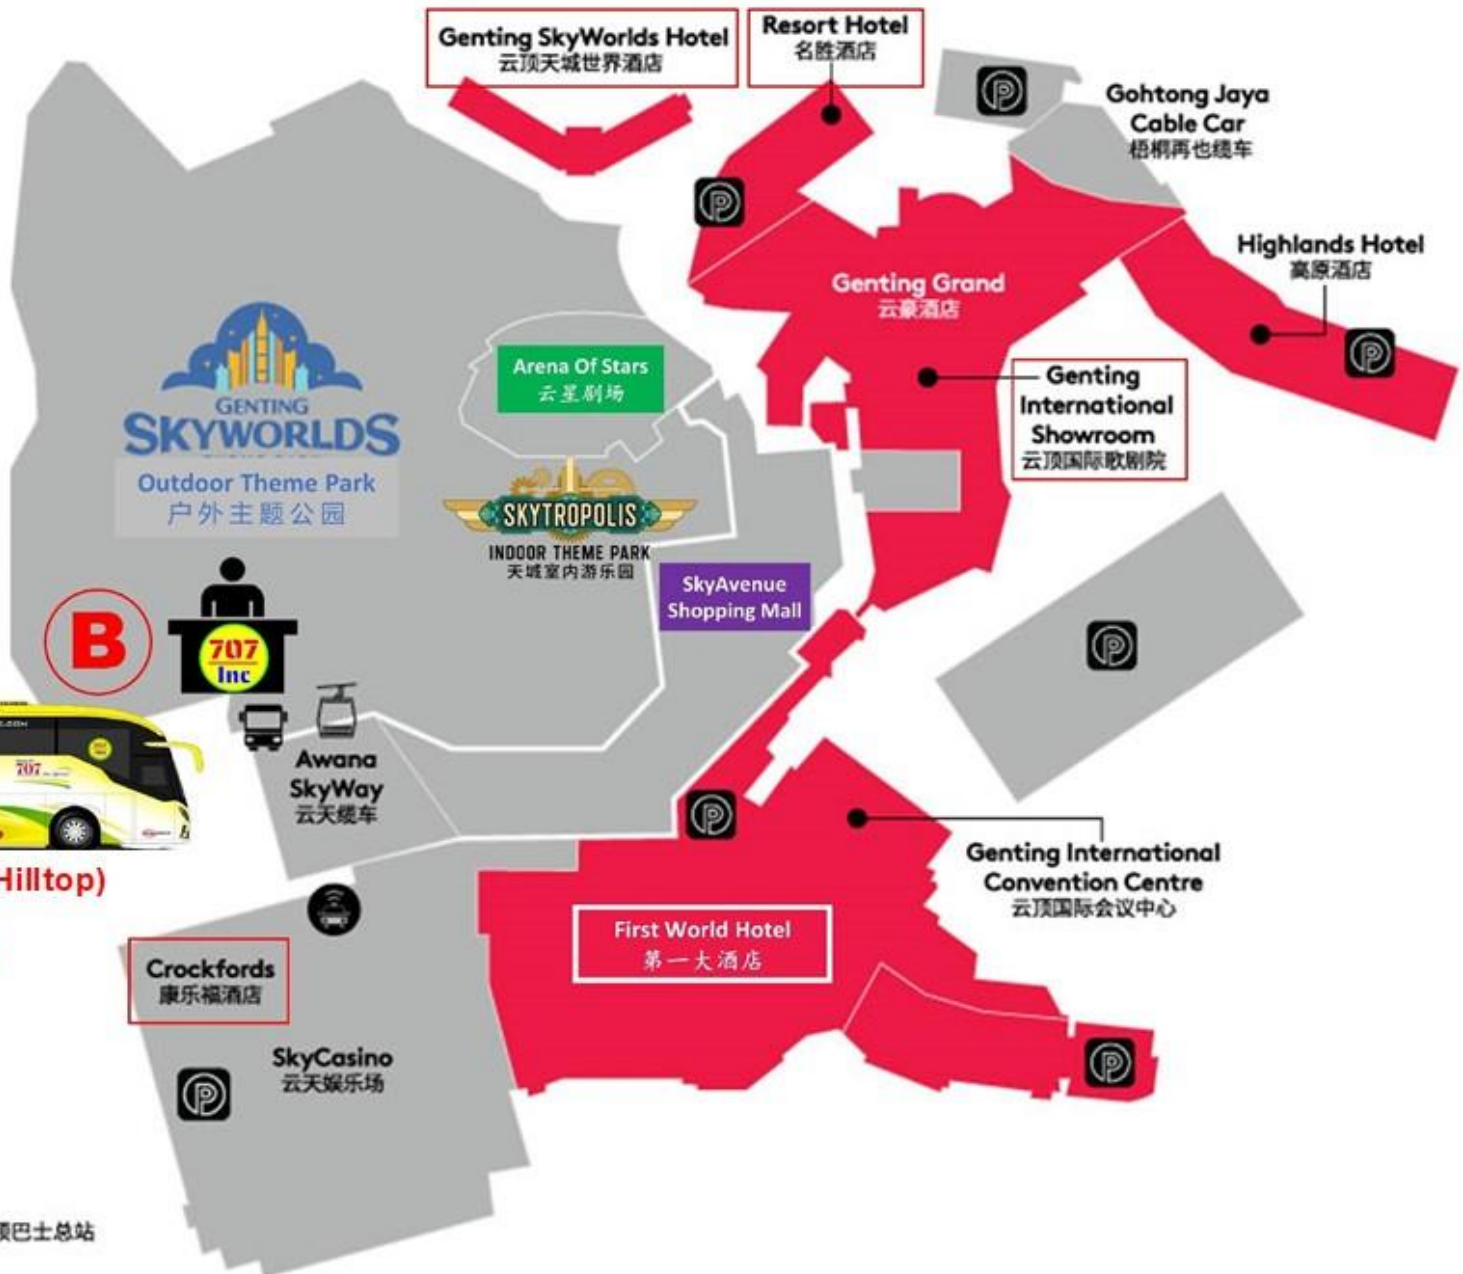

LEGEND 图例

Parking 停车场

Hilltop Bus Terminal 山顶巴士总站

Genting Main Terminal (Hilltop) BT3 / Sky Avenue / Crockfords / First World
Are The Same Location 都在同一位置

Whatsapp Messages Only SG +65 8737 7707. Travel Info: www.707-inc.com/info

The provided itinerary and price are for reference purposes only; the final itinerary may be adjusted based on the actual circumstances. Terms and conditions apply. *

Genting 云顶

Place Of Interests

Skytropolis Indoor Theme Park
SkyWorlds outdoor Theme Park
Awana SkyWay
Genting Entertainment Facility
BigTop Video Games Park
Vision City Video Games Park
Sky VR
Genting Snow World
Ripley's Believe It Or Not
Genting Bowl