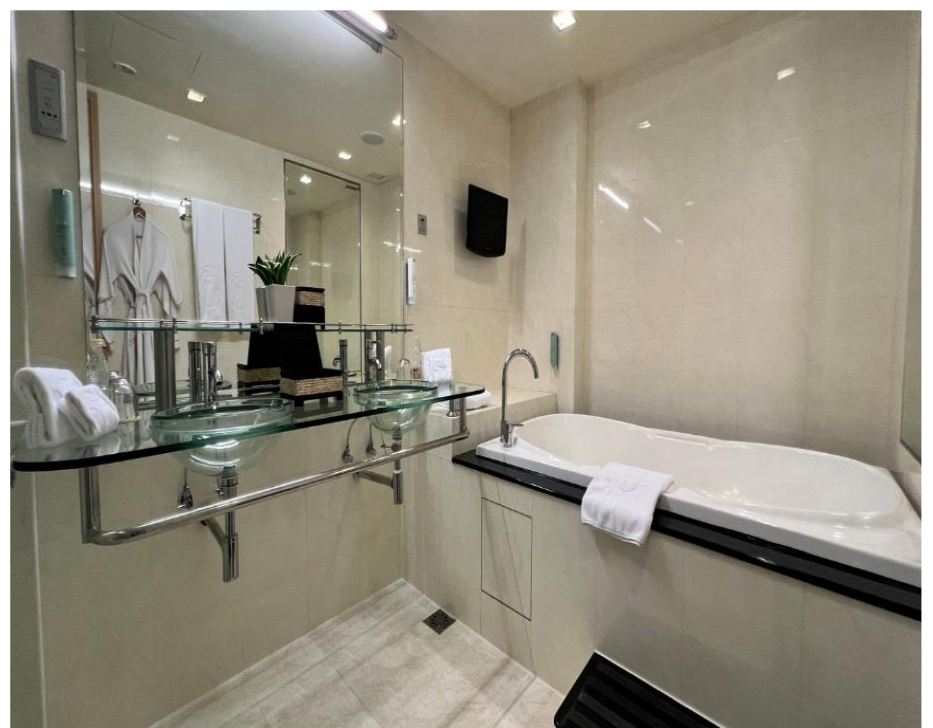

Genting Grand Hotel

云豪酒店

Good Luck Wellness Package

Package Include 配套包括：

Two Way Coach :
Singapore Genting Singapore

来回车程：
新加坡 - 云顶 - 新加坡

Stay At Hotel

入住酒店 (Twin 两人一房)

Welcome Drink At Lobby Lounge

欢迎饮料于 Lobby Lounge (2 Pax 两人)

60 Min Body Massage At M-Spa
(Inclusive Access To Spa Facility:
Sauna, Jacuzzi & Steam Bath)

两人60分钟身体按摩于M-Spa
(包括Spa设备:桑拿,按摩池,蒸气浴)
(2 Pax 两人)

Complimentary Parking

免费停车

Open Dated Theme Park Tickets $43 日期开放式主题公园门票

Optional Theme Park Tickets

所提供的行程及价格仅供参考，最终行程可能根据实际情况进行调整。受条款及细则约束。*

The provided itinerary and price are for reference purposes only; the final itinerary may be adjusted based on the actual circumstances. Terms and conditions apply. *