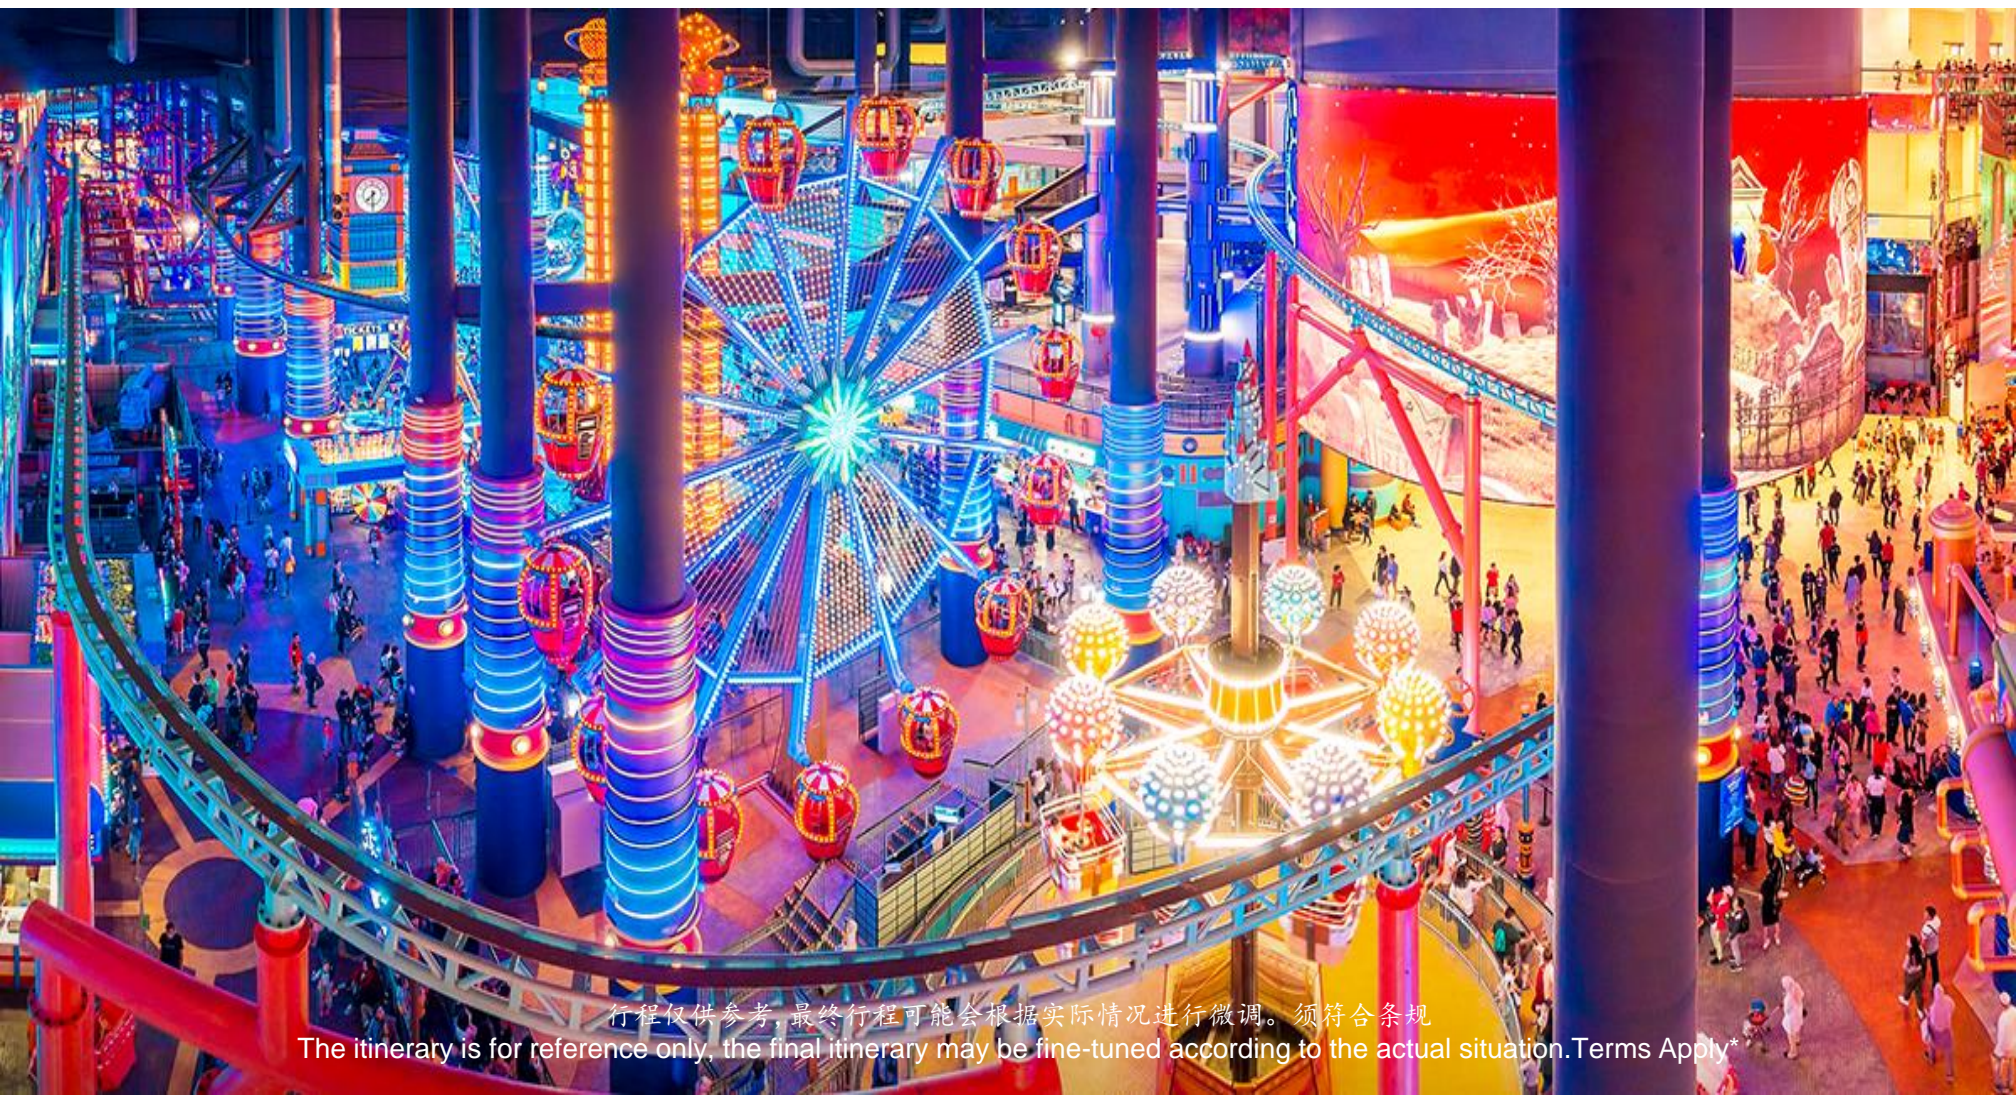

行程仅供参考, 最终行程可能会根据实际情况进行微调。须符合条规
The itinerary is for reference only, the final itinerary may be fine-tuned according to the actual situation. Terms Apply*