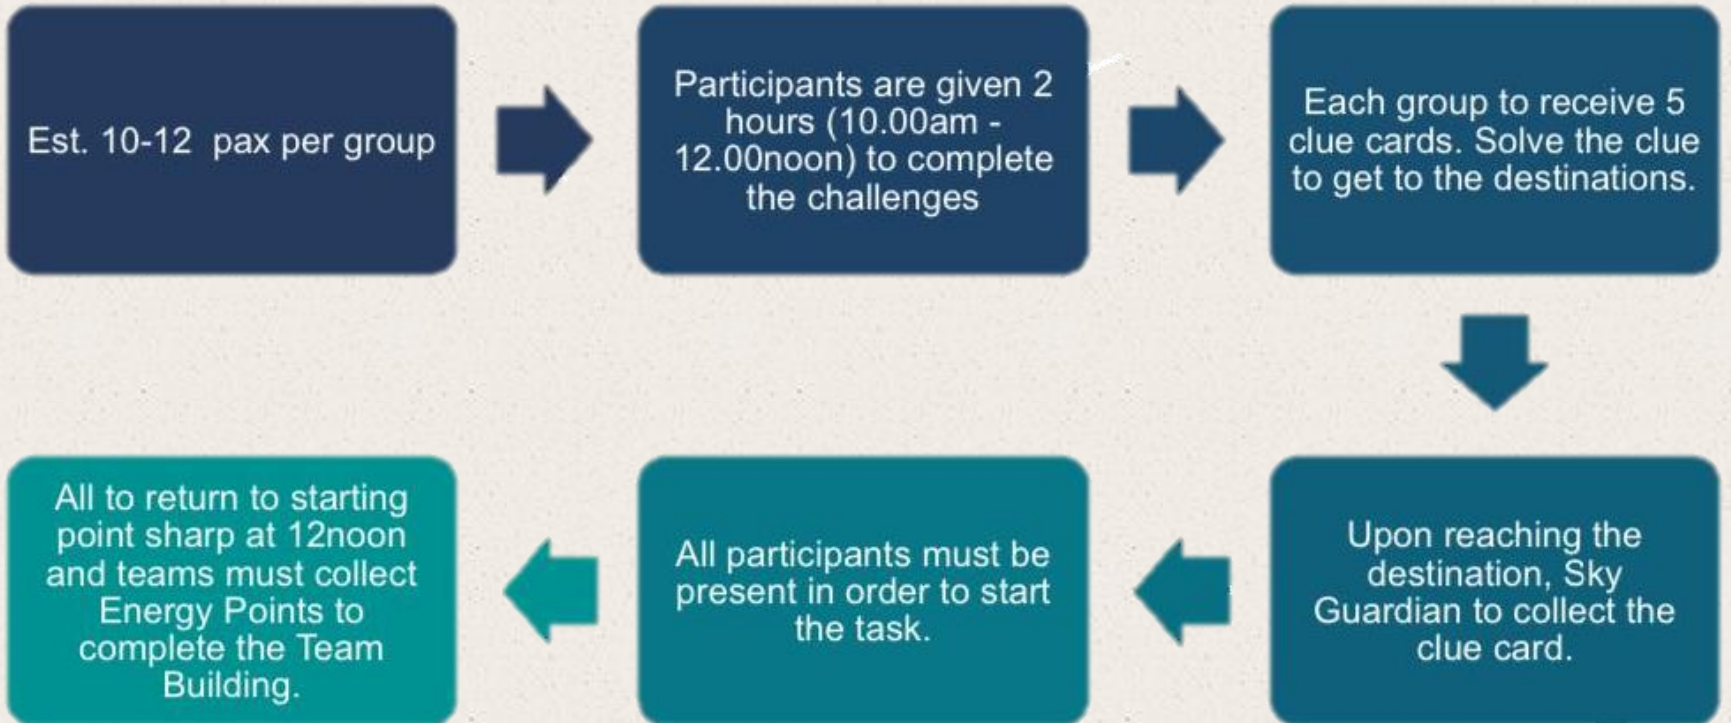

Team Building Mechanics

Alpha Fighter Pilot
**Blue Sky Carousel

Independence Day: Defiance
**Night at the Museum

Epic Voyage to Moonhaven
**Off Ride Task

Samba Gliders
**Invasion of the Planet of the Apes

Acorn Adventure
**Ice Age: Expedition Thin Ice

WhatsApp +65 8710 7707

Business Account

Disruption: Time, Location, Activities and Rides Subject To Weather Conditions. Other Terms Apply